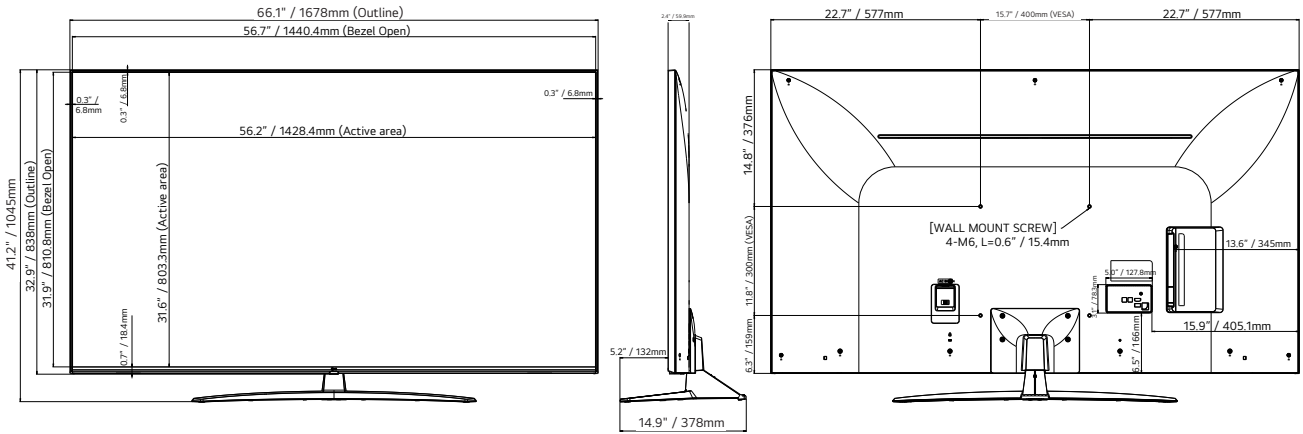

55UN343H

DIMENSIONS

65UN343H

75UN343H

SPECIFICATIONS

		75UN343H0UD	65UN343H0UD	55UN343H0UA	50UN343H0UA	43UN343H0UA
Category	Category	Commercial Lite	Commercial Lite	Commercial Lite	Commercial Lite	Commercial Lite
Design	Stand Type	1 pole (Fixed)	1 pole (Fixed)	1 pole (Swivel)	1 pole (Swivel)	1 pole (Swivel)
	Front Color	Ashed Blue	Dark Charcoal Gray	Dark Ash Charcoal	Dark Ash Charcoal	Dark Ash Charcoal
Display	Diagonal	75"	65"	55"	50"	43"
	Resolution	3,840 x 2,160 (UHD)	3,840 x 2,160 (UHD)	3,840 x 2,160 (UHD)	3,840 x 2,160 (UHD)	3,840 x 2,160 (UHD)
Video	HDR 10 Pro / HDR HLG	Yes / Yes	Yes / Yes	Yes / Yes	Yes / Yes	Yes / Yes
	Game Optimizer	Yes	Yes	Yes	Yes	Yes
Audio	Speaker (Sound Output)	20 W + 20 W	10 W + 10 W	10 W + 10 W	10 W + 10 W	10 W + 10 W
	Speaker System	2.0 ch	2.0 ch	2.0 ch	2.0 ch	2.0 ch
Broadcasting	Analog	NTSC	NTSC	NTSC	NTSC	NTSC
	Digital (Terrestrial / Cable / Satellite)	ATSC, Clear QAM	ATSC, Clear QAM	ATSC, Clear QAM	ATSC, Clear QAM	ATSC, Clear QAM
Hospitality Solution	Solution Type	Quick Menu 5.0	Quick Menu 5.0	Quick Menu 5.0	Quick Menu 5.0	Quick Menu 5.0
Smart Features	Smart Home (Launcher Bar), Quick Access, HDMI-ARC (HDMI 2), Diagnostics (USB), Simplink(HDMI-CEC) (1,4), Anti-theft System (Kensington Lock, Credenza/Security Aperture (Except 65"), Lock Down Plate (Except 65"))					
Hospitality Features	Port Block, Welcome Video, Insert Image, Auto Off / Sleep Timer, Energy Saving Mode					
Connectivity	Set Side	HDMI 2.0 In (x2), Service Only (3.5 mm Stereo), USB 2.0, RS-232C (3.5 mm TRRS, Control & Service), External Speaker Out (3.5 mm Stereo)				
	Set Rear / Bottom	HDMI 2.0 In, RF In (Tuner), AV In (3.5 mm Stereo), Digital Audio Out (Optical), ECI				
Mechanical	VESA Compatible	400 x 400 mm	300 x 300 mm	300 x 300 mm	200 x 200 mm	200 x 200 mm
	Dimensions without Stand (W x H x D)	66.1 x 37.9 x 2.4 in. 1,678 x 964 x 59.9 mm	57.2 x 35.0 x 2.3 in. 1,454 x 838 x 57.7 mm	48.6 x 28.1 x 2.3 in. 1,235 x 715 x 57.5 mm	44.1 x 25.6 x 2.2 in. 1,121 x 651 x 57.1 mm	38.1 x 22.2 x 2.2 in. 967 x 564 x 57.1 mm
	Dimensions with Stand (W x H x D)	66.1 x 41.2 x 14.9 in. 1,678 x 1,045 x 378 mm	57.2 x 35.8 x 13.4 in. 1,454 x 909 x 340 mm	48.6 x 30.6 x 11.9 in. 1,235 x 777 x 303 mm	44.1 x 28.1 x 11.9 in. 1,121 x 713 x 303 mm	38.1 x 24.5 x 11.9 in. 967 x 623 x 303 mm
	Shipping Dimensions (W x H x D)	71.7 x 4.5 x 7.9 in. 1,820 x 1,115 x 200 mm	63.0 x 38.2 x 9.0 in. 1,600 x 970 x 228 mm	53.5 x 33.9 x 8.1 in. 1,360 x 860 x 207 mm	51.9 x 31.9 x 7.4 in. 1,317 x 810 x 188 mm	42.3 x 26.0 x 8.0 in. 1,075 x 660 x 203 mm
	Weight without Stand	69.2 lbs. / 31.4 kg	47.4 lbs. / 21.5 kg	30.9 lbs. / 14.0 kg	26.7 lbs. / 12.1 kg	19.4 lbs. / 8.8 kg
	Weight with Stand	76.3 lbs. / 34.6 kg	50.5 lbs. / 22.9 kg	37.9 lbs. / 17.2 kg	33.7 lbs. / 15.3 kg	26.5 lbs. / 12.0 kg
	Shipping Weight	TBD	63.7 lbs. / 28.9 kg	49.2 lbs. / 22.3 kg	41.0 lbs. / 18.6 kg	34.0 lbs. / 15.4 kg
	On Bezel Width (L/R/U/B)	13.9 / 13.9 / 13.9 / 19.9 mm	12.8 / 12.8 / 12.8 / 19.9 mm	12.8 / 12.8 / 12.8 / 19.9 mm	12.8 / 12.8 / 12.8 / 19.9 mm	12.8 / 12.8 / 12.8 / 19.9 mm
Off Bezel Width (L/R/U/B)	7.9 / 7.9 / 7.9 / 18.4 mm	6.8 / 6.8 / 6.8 / 18.4 mm	6.9 / 6.9 / 6.9 / 18.4 mm	7.3 / 7.3 / 7.8 / 18.4 mm	6.9 / 6.9 / 6.9 / 18.4 mm	
Electrical	Power Supply (Voltage, Hz)	100-240 Vac, 50/60 Hz	100-240 Vac, 50/60 Hz	100-240 Vac, 50/60 Hz	100-240 Vac, 50/60 Hz	100-240 Vac, 50/60 Hz
	Power Consumption (Typ. / Max.)	193 W / 225 W	144 W / 180 W	135 W / 163 W	112 W / 135 W	82 W / 119 W
Warranty & Other	Warranty	3 Year Limited	3 Year Limited	3 Year Limited	3 Year Limited	3 Year Limited
	Certification	FCC	FCC	FCC	FCC	FCC
	UPC	1 95174 09208 8	1 95174 05779 7	1 95174 05780 3	1 95174 05787 2	1 95174 05812 1