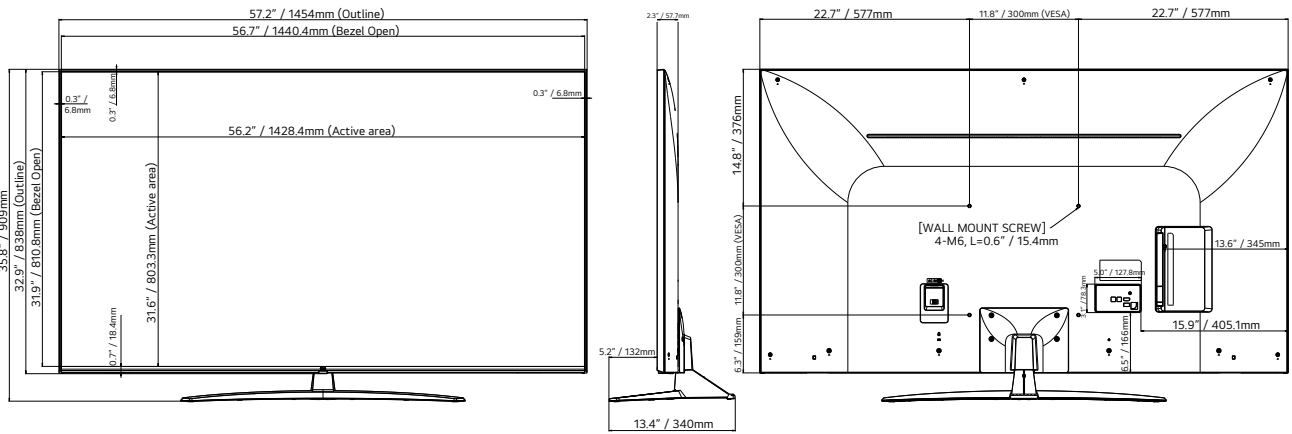

55UN343H

DIMENSIONS

65UN343H

75UN343H

SPECIFICATIONS

		75UN343H0UD	65UN343H0UD	55UN343H0UA	50UN343H0UA	43UN343H0UA
Category	Category	Commercial Lite	Commercial Lite	Commercial Lite	Commercial Lite	Commercial Lite
Design	Stand Type	1 pole (Fixed)	1 pole (Fixed)	1 pole (Swivel)	1 pole (Swivel)	1 pole (Swivel)
	Front Color	Ashed Blue	Dark Charcoal Gray	Dark Ash Charcoal	Dark Ash Charcoal	Dark Ash Charcoal
Display	Diagonal	75"	65"	55"	50"	43"
	Resolution	3,840 x 2,160 (UHD)	3,840 x 2,160 (UHD)	3,840 x 2,160 (UHD)	3,840 x 2,160 (UHD)	3,840 x 2,160 (UHD)
Video	HDR 10 Pro / HDR HLG	Yes / Yes	Yes / Yes	Yes / Yes	Yes / Yes	Yes / Yes
	Game Optimizer	Yes	Yes	Yes	Yes	Yes
Audio	Speaker (Sound Output)	20 W + 20 W	10 W + 10 W	10 W + 10 W	10 W + 10 W	10 W + 10 W
	Speaker System	2.0 ch	2.0 ch	2.0 ch	2.0 ch	2.0 ch
Broadcasting	Analog	NTSC	NTSC	NTSC	NTSC	NTSC
	Digital (Terrestrial / Cable / Satellite)	ATSC, Clear QAM	ATSC, Clear QAM	ATSC, Clear QAM	ATSC, Clear QAM	ATSC, Clear QAM
Hospitality Solution	Solution Type	Quick Menu 5.0	Quick Menu 5.0	Quick Menu 5.0	Quick Menu 5.0	Quick Menu 5.0
Smart Features	Smart Home (Launcher Bar), Quick Access, HDMI-ARC (HDMI 2), Diagnostics (USB), Simplink(HDMI-CEC) (1,4), Anti-theft System (Kensington Lock, Credenza/Security Aperture (Except 65"), Lock Down Plate (Except 65"))					
Hospitality Features	Port Block, Welcome Video, Insert Image, Auto Off / Sleep Timer, Energy Saving Mode					
Connectivity	Set Side	HDMI 2.0 In (x2), Service Only (3.5 mm Stereo), USB 2.0, RS-232C (3.5 mm TRRS, Control & Service), External Speaker Out (3.5 mm Stereo)				
	Set Rear / Bottom	HDMI 2.0 In, RF In (Tuner), AV In (3.5 mm Stereo), Digital Audio Out (Optical), ECI				
Mechanical	VESA Compatible	400 x 400 mm	300 x 300 mm	300 x 300 mm	200 x 200 mm	200 x 200 mm
	Dimensions without Stand (W x H x D)	66.1 x 37.9 x 2.4 in. 1,678 x 964 x 59.9 mm	57.2 x 35.0 x 2.3 in. 1,454 x 838 x 57.7 mm	48.6 x 28.1 x 2.3 in. 1,235 x 715 x 57.5 mm	44.1 x 25.6 x 2.2 in. 1,121 x 651 x 57.1 mm	38.1 x 22.2 x 2.2 in. 967 x 564 x 57.1 mm
	Dimensions with Stand (W x H x D)	66.1 x 41.2 x 14.9 in. 1,678 x 1,045 x 378 mm	57.2 x 35.8 x 13.4 in. 1,454 x 909 x 340 mm	48.6 x 30.6 x 11.9 in. 1,235 x 777 x 303 mm	44.1 x 28.1 x 11.9 in. 1,121 x 713 x 303 mm	38.1 x 24.5 x 11.9 in. 967 x 623 x 303 mm
	Shipping Dimensions (W x H x D)	71.7 x 4.5 x 7.9 in. 1,820 x 1,115 x 200 mm	63.0 x 38.2 x 9.0 in. 1,600 x 970 x 228 mm	53.5 x 33.9 x 8.1 in. 1,360 x 860 x 207 mm	51.9 x 31.9 x 7.4 in. 1,317 x 810 x 188 mm	42.3 x 26.0 x 8.0 in. 1,075 x 660 x 203 mm
	Weight without Stand	69.2 lbs. / 31.4 kg	47.4 lbs. / 21.5 kg	30.9 lbs. / 14.0 kg	26.7 lbs. / 12.1 kg	19.4 lbs. / 8.8 kg
	Weight with Stand	76.3 lbs. / 34.6 kg	50.5 lbs. / 22.9 kg	37.9 lbs. / 17.2 kg	33.7 lbs. / 15.3 kg	26.5 lbs. / 12.0 kg
	Shipping Weight	TBD	63.7 lbs. / 28.9 kg	49.2 lbs. / 22.3 kg	41.0 lbs. / 18.6 kg	34.0 lbs. / 15.4 kg
	On Bezel Width (L/R/U/B)	13.9 / 13.9 / 13.9 / 19.9 mm	12.8 / 12.8 / 12.8 / 19.9 mm	12.8 / 12.8 / 12.8 / 19.9 mm	12.8 / 12.8 / 12.8 / 19.9 mm	12.8 / 12.8 / 12.8 / 19.9 mm
Off Bezel Width (L/R/U/B)	7.9 / 7.9 / 7.9 / 18.4 mm	6.8 / 6.8 / 6.8 / 18.4 mm	6.9 / 6.9 / 6.9 / 18.4 mm	7.3 / 7.3 / 7.8 / 18.4 mm	6.9 / 6.9 / 6.9 / 18.4 mm	
Electrical	Power Supply (Voltage, Hz)	100-240 Vac, 50/60 Hz	100-240 Vac, 50/60 Hz	100-240 Vac, 50/60 Hz	100-240 Vac, 50/60 Hz	100-240 Vac, 50/60 Hz
	Power Consumption (Typ. / Max.)	193 W / 225 W	144 W / 180 W	135 W / 163 W	112 W / 135 W	82 W / 119 W
Warranty & Other	Warranty	3 Year Limited	3 Year Limited	3 Year Limited	3 Year Limited	3 Year Limited
	Certification	FCC	FCC	FCC	FCC	FCC
	UPC	1 95174 09208 8	1 95174 05779 7	1 95174 05780 3	1 95174 05787 2	1 95174 05812 1