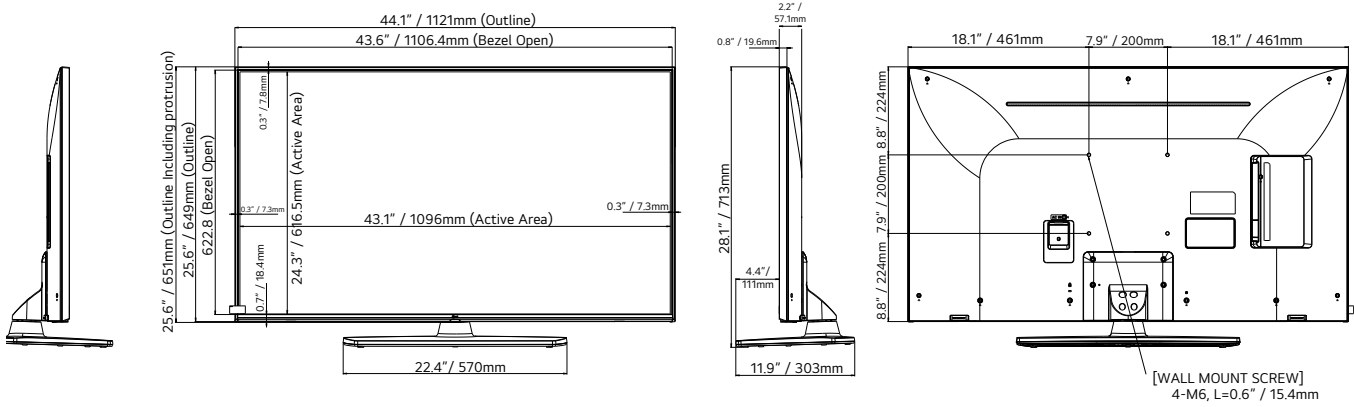

55UN343H

DIMENSIONS

65UN343H

75UN343H

SPECIFICATIONS

		75UN343H0UD	65UN343H0UD	55UN343H0UA	50UN343H0UA	43UN343H0UA
Category	Category	Commercial Lite	Commercial Lite	Commercial Lite	Commercial Lite	Commercial Lite
Design	Stand Type	1 pole (Fixed)	1 pole (Fixed)	1 pole (Swivel)	1 pole (Swivel)	1 pole (Swivel)
	Front Color	Ashed Blue	Dark Charcoal Gray	Dark Ash Charcoal	Dark Ash Charcoal	Dark Ash Charcoal
Display	Diagonal	75"	65"	55"	50"	43"
	Resolution	3,840 x 2,160 (UHD)	3,840 x 2,160 (UHD)	3,840 x 2,160 (UHD)	3,840 x 2,160 (UHD)	3,840 x 2,160 (UHD)
Video	HDR 10 Pro / HDR HLG	Yes / Yes	Yes / Yes	Yes / Yes	Yes / Yes	Yes / Yes
	Game Optimizer	Yes	Yes	Yes	Yes	Yes
Audio	Speaker (Sound Output)	20 W + 20 W	10 W + 10 W	10 W + 10 W	10 W + 10 W	10 W + 10 W
	Speaker System	2.0 ch	2.0 ch	2.0 ch	2.0 ch	2.0 ch
Broadcasting	Analog	NTSC	NTSC	NTSC	NTSC	NTSC
	Digital (Terrestrial / Cable / Satellite)	ATSC, Clear QAM	ATSC, Clear QAM	ATSC, Clear QAM	ATSC, Clear QAM	ATSC, Clear QAM
Hospitality Solution	Solution Type	Quick Menu 5.0	Quick Menu 5.0	Quick Menu 5.0	Quick Menu 5.0	Quick Menu 5.0
Smart Features	Smart Home (Launcher Bar), Quick Access, HDMI-ARC (HDMI 2), Diagnostics (USB), Simplink(HDMI-CEC) (1,4), Anti-theft System (Kensington Lock, Credenza/Security Aperture (Except 65"), Lock Down Plate (Except 65"))					
Hospitality Features	Port Block, Welcome Video, Insert Image, Auto Off / Sleep Timer, Energy Saving Mode					
Connectivity	Set Side	HDMI 2.0 In (x2), Service Only (3.5 mm Stereo), USB 2.0, RS-232C (3.5 mm TRRS, Control & Service), External Speaker Out (3.5 mm Stereo)				
	Set Rear / Bottom	HDMI 2.0 In, RF In (Tuner), AV In (3.5 mm Stereo), Digital Audio Out (Optical), ECI				
Mechanical	VESA Compatible	400 x 400 mm	300 x 300 mm	300 x 300 mm	200 x 200 mm	200 x 200 mm
	Dimensions without Stand (W x H x D)	66.1 x 37.9 x 2.4 in. 1,678 x 964 x 59.9 mm	57.2 x 35.0 x 2.3 in. 1,454 x 838 x 57.7 mm	48.6 x 28.1 x 2.3 in. 1,235 x 715 x 57.5 mm	44.1 x 25.6 x 2.2 in. 1,121 x 651 x 57.1 mm	38.1 x 22.2 x 2.2 in. 967 x 564 x 57.1 mm
	Dimensions with Stand (W x H x D)	66.1 x 41.2 x 14.9 in. 1,678 x 1,045 x 378 mm	57.2 x 35.8 x 13.4 in. 1,454 x 909 x 340 mm	48.6 x 30.6 x 11.9 in. 1,235 x 777 x 303 mm	44.1 x 28.1 x 11.9 in. 1,121 x 713 x 303 mm	38.1 x 24.5 x 11.9 in. 967 x 623 x 303 mm
	Shipping Dimensions (W x H x D)	71.7 x 4.5 x 7.9 in. 1,820 x 1,115 x 200 mm	63.0 x 38.2 x 9.0 in. 1,600 x 970 x 228 mm	53.5 x 33.9 x 8.1 in. 1,360 x 860 x 207 mm	51.9 x 31.9 x 7.4 in. 1,317 x 810 x 188 mm	42.3 x 26.0 x 8.0 in. 1,075 x 660 x 203 mm
	Weight without Stand	69.2 lbs. / 31.4 kg	47.4 lbs. / 21.5 kg	30.9 lbs. / 14.0 kg	26.7 lbs. / 12.1 kg	19.4 lbs. / 8.8 kg
	Weight with Stand	76.3 lbs. / 34.6 kg	50.5 lbs. / 22.9 kg	37.9 lbs. / 17.2 kg	33.7 lbs. / 15.3 kg	26.5 lbs. / 12.0 kg
	Shipping Weight	TBD	63.7 lbs. / 28.9 kg	49.2 lbs. / 22.3 kg	41.0 lbs. / 18.6 kg	34.0 lbs. / 15.4 kg
	On Bezel Width (L/R/U/B)	13.9 / 13.9 / 13.9 / 19.9 mm	12.8 / 12.8 / 12.8 / 19.9 mm	12.8 / 12.8 / 12.8 / 19.9 mm	12.8 / 12.8 / 12.8 / 19.9 mm	12.8 / 12.8 / 12.8 / 19.9 mm
Off Bezel Width (L/R/U/B)	7.9 / 7.9 / 7.9 / 18.4 mm	6.8 / 6.8 / 6.8 / 18.4 mm	6.9 / 6.9 / 6.9 / 18.4 mm	7.3 / 7.3 / 7.8 / 18.4 mm	6.9 / 6.9 / 6.9 / 18.4 mm	
Electrical	Power Supply (Voltage, Hz)	100-240 Vac, 50/60 Hz	100-240 Vac, 50/60 Hz	100-240 Vac, 50/60 Hz	100-240 Vac, 50/60 Hz	100-240 Vac, 50/60 Hz
	Power Consumption (Typ. / Max.)	193 W / 225 W	144 W / 180 W	135 W / 163 W	112 W / 135 W	82 W / 119 W
Warranty & Other	Warranty	3 Year Limited	3 Year Limited	3 Year Limited	3 Year Limited	3 Year Limited
	Certification	FCC	FCC	FCC	FCC	FCC
	UPC	1 95174 09208 8	1 95174 05779 7	1 95174 05780 3	1 95174 05787 2	1 95174 05812 1