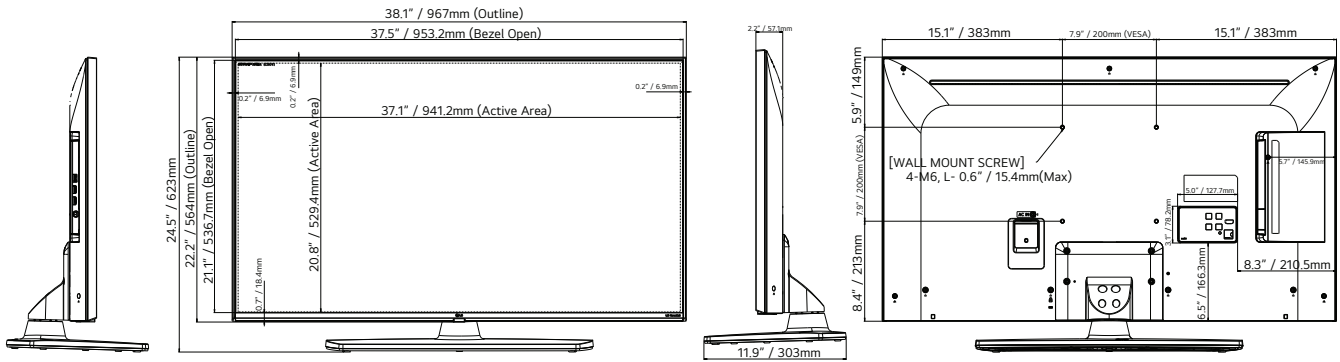

DIMENSIONS

43UN343H