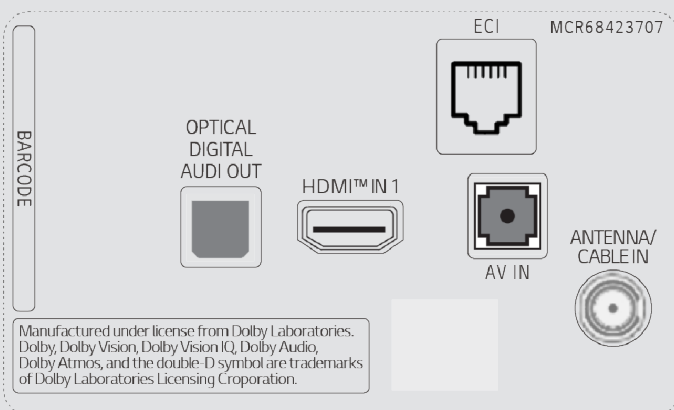

CONNECTIVITY

65" / 55" / 50" / 43"

Rear