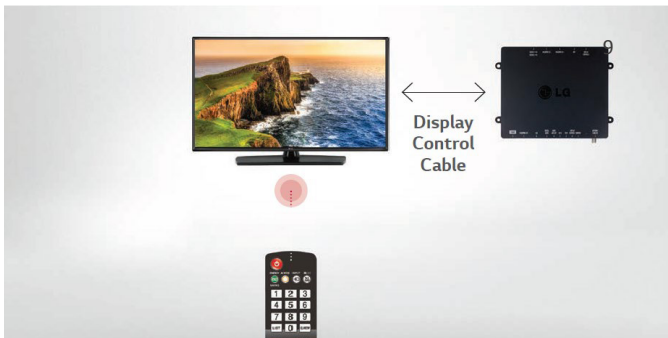

4K UHD

USB Cloning

Multi-code IR

UN343H Series

Design	Stand Type	75" / 65": 1 pole (Fixed), 55" / 50" / 43": 1 pole (Swivel)
	Diagonal	75" / 65" / 55" / 50" / 43"
Display	Resolution	3,840 × 2,160 (4K UHD)
	Broadcasting System	Digital: ATSC, Clear QAM Analog: NTSC
VESA		75": 400 × 400
		65" / 55": 300 × 300
		50" / 43": 200 × 200

4K UHD, Vibrant Viewing in Ultra High Resolution

LG UHD TVs display virtually lifelike picture quality and vivid colors with four times more pixel accuracy than Full HD.

IR Pass Through and Control

The UN343H series TVs support both RS-232/TLM (used by LG STB) and the new External Control Interface (ECI) for non-LG external set top box control of the TV and IR Pass Through. This feature provides an integrated two-piece solution using one guest remote control.