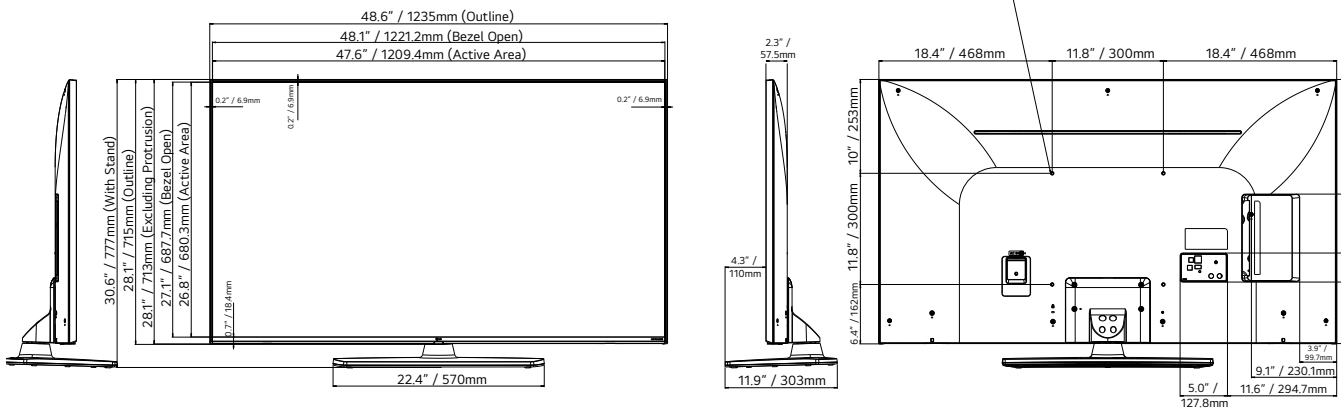

55UN343H

DIMENSIONS

65UN343H

75UN343H

SPECIFICATIONS

		75UN343H0UD	65UN343H0UD	55UN343H0UA	50UN343H0UA	43UN343H0UA
Category	Category	Commercial Lite	Commercial Lite	Commercial Lite	Commercial Lite	Commercial Lite
Design	Stand Type	1 pole (Fixed)	1 pole (Fixed)	1 pole (Swivel)	1 pole (Swivel)	1 pole (Swivel)
	Front Color	Ashed Blue	Dark Charcoal Gray	Dark Ash Charcoal	Dark Ash Charcoal	Dark Ash Charcoal
Display	Diagonal	75"	65"	55"	50"	43"
	Resolution	3,840 x 2,160 (UHD)	3,840 x 2,160 (UHD)	3,840 x 2,160 (UHD)	3,840 x 2,160 (UHD)	3,840 x 2,160 (UHD)
Video	HDR 10 Pro / HDR HLG	Yes / Yes	Yes / Yes	Yes / Yes	Yes / Yes	Yes / Yes
	Game Optimizer	Yes	Yes	Yes	Yes	Yes
Audio	Speaker (Sound Output)	20 W + 20 W	10 W + 10 W	10 W + 10 W	10 W + 10 W	10 W + 10 W
	Speaker System	2.0 ch	2.0 ch	2.0 ch	2.0 ch	2.0 ch
Broadcasting	Analog	NTSC	NTSC	NTSC	NTSC	NTSC
	Digital (Terrestrial / Cable / Satellite)	ATSC, Clear QAM	ATSC, Clear QAM	ATSC, Clear QAM	ATSC, Clear QAM	ATSC, Clear QAM
Hospitality Solution	Solution Type	Quick Menu 5.0	Quick Menu 5.0	Quick Menu 5.0	Quick Menu 5.0	Quick Menu 5.0
Smart Features	Smart Home (Launcher Bar), Quick Access, HDMI-ARC (HDMI 2), Diagnostics (USB), Simplink(HDMI-CEC) (1,4), Anti-theft System (Kensington Lock, Credenza/Security Aperture (Except 65"), Lock Down Plate (Except 65"))					
Hospitality Features	Port Block, Welcome Video, Insert Image, Auto Off / Sleep Timer, Energy Saving Mode					
Connectivity	Set Side	HDMI 2.0 In (x2), Service Only (3.5 mm Stereo), USB 2.0, RS-232C (3.5 mm TRRS, Control & Service), External Speaker Out (3.5 mm Stereo)				
	Set Rear / Bottom	HDMI 2.0 In, RF In (Tuner), AV In (3.5 mm Stereo), Digital Audio Out (Optical), ECI				
Mechanical	VESA Compatible	400 x 400 mm	300 x 300 mm	300 x 300 mm	200 x 200 mm	200 x 200 mm
	Dimensions without Stand (W x H x D)	66.1 x 37.9 x 2.4 in. 1,678 x 964 x 59.9 mm	57.2 x 35.0 x 2.3 in. 1,454 x 838 x 57.7 mm	48.6 x 28.1 x 2.3 in. 1,235 x 715 x 57.5 mm	44.1 x 25.6 x 2.2 in. 1,121 x 651 x 57.1 mm	38.1 x 22.2 x 2.2 in. 967 x 564 x 57.1 mm
	Dimensions with Stand (W x H x D)	66.1 x 41.2 x 14.9 in. 1,678 x 1,045 x 378 mm	57.2 x 35.8 x 13.4 in. 1,454 x 909 x 340 mm	48.6 x 30.6 x 11.9 in. 1,235 x 777 x 303 mm	44.1 x 28.1 x 11.9 in. 1,121 x 713 x 303 mm	38.1 x 24.5 x 11.9 in. 967 x 623 x 303 mm
	Shipping Dimensions (W x H x D)	71.7 x 4.5 x 7.9 in. 1,820 x 1,115 x 200 mm	63.0 x 38.2 x 9.0 in. 1,600 x 970 x 228 mm	53.5 x 33.9 x 8.1 in. 1,360 x 860 x 207 mm	51.9 x 31.9 x 7.4 in. 1,317 x 810 x 188 mm	42.3 x 26.0 x 8.0 in. 1,075 x 660 x 203 mm
	Weight without Stand	69.2 lbs. / 31.4 kg	47.4 lbs. / 21.5 kg	30.9 lbs. / 14.0 kg	26.7 lbs. / 12.1 kg	19.4 lbs. / 8.8 kg
	Weight with Stand	76.3 lbs. / 34.6 kg	50.5 lbs. / 22.9 kg	37.9 lbs. / 17.2 kg	33.7 lbs. / 15.3 kg	26.5 lbs. / 12.0 kg
	Shipping Weight	TBD	63.7 lbs. / 28.9 kg	49.2 lbs. / 22.3 kg	41.0 lbs. / 18.6 kg	34.0 lbs. / 15.4 kg
	On Bezel Width (L/R/U/B)	13.9 / 13.9 / 13.9 / 19.9 mm	12.8 / 12.8 / 12.8 / 19.9 mm	12.8 / 12.8 / 12.8 / 19.9 mm	12.8 / 12.8 / 12.8 / 19.9 mm	12.8 / 12.8 / 12.8 / 19.9 mm
Off Bezel Width (L/R/U/B)	7.9 / 7.9 / 7.9 / 18.4 mm	6.8 / 6.8 / 6.8 / 18.4 mm	6.9 / 6.9 / 6.9 / 18.4 mm	7.3 / 7.3 / 7.8 / 18.4 mm	6.9 / 6.9 / 6.9 / 18.4 mm	
Electrical	Power Supply (Voltage, Hz)	100-240 Vac, 50/60 Hz	100-240 Vac, 50/60 Hz	100-240 Vac, 50/60 Hz	100-240 Vac, 50/60 Hz	100-240 Vac, 50/60 Hz
	Power Consumption (Typ. / Max.)	193 W / 225 W	144 W / 180 W	135 W / 163 W	112 W / 135 W	82 W / 119 W
Warranty & Other	Warranty	3 Year Limited	3 Year Limited	3 Year Limited	3 Year Limited	3 Year Limited
	Certification	FCC	FCC	FCC	FCC	FCC
	UPC	1 95174 09208 8	1 95174 05779 7	1 95174 05780 3	1 95174 05787 2	1 95174 05812 1